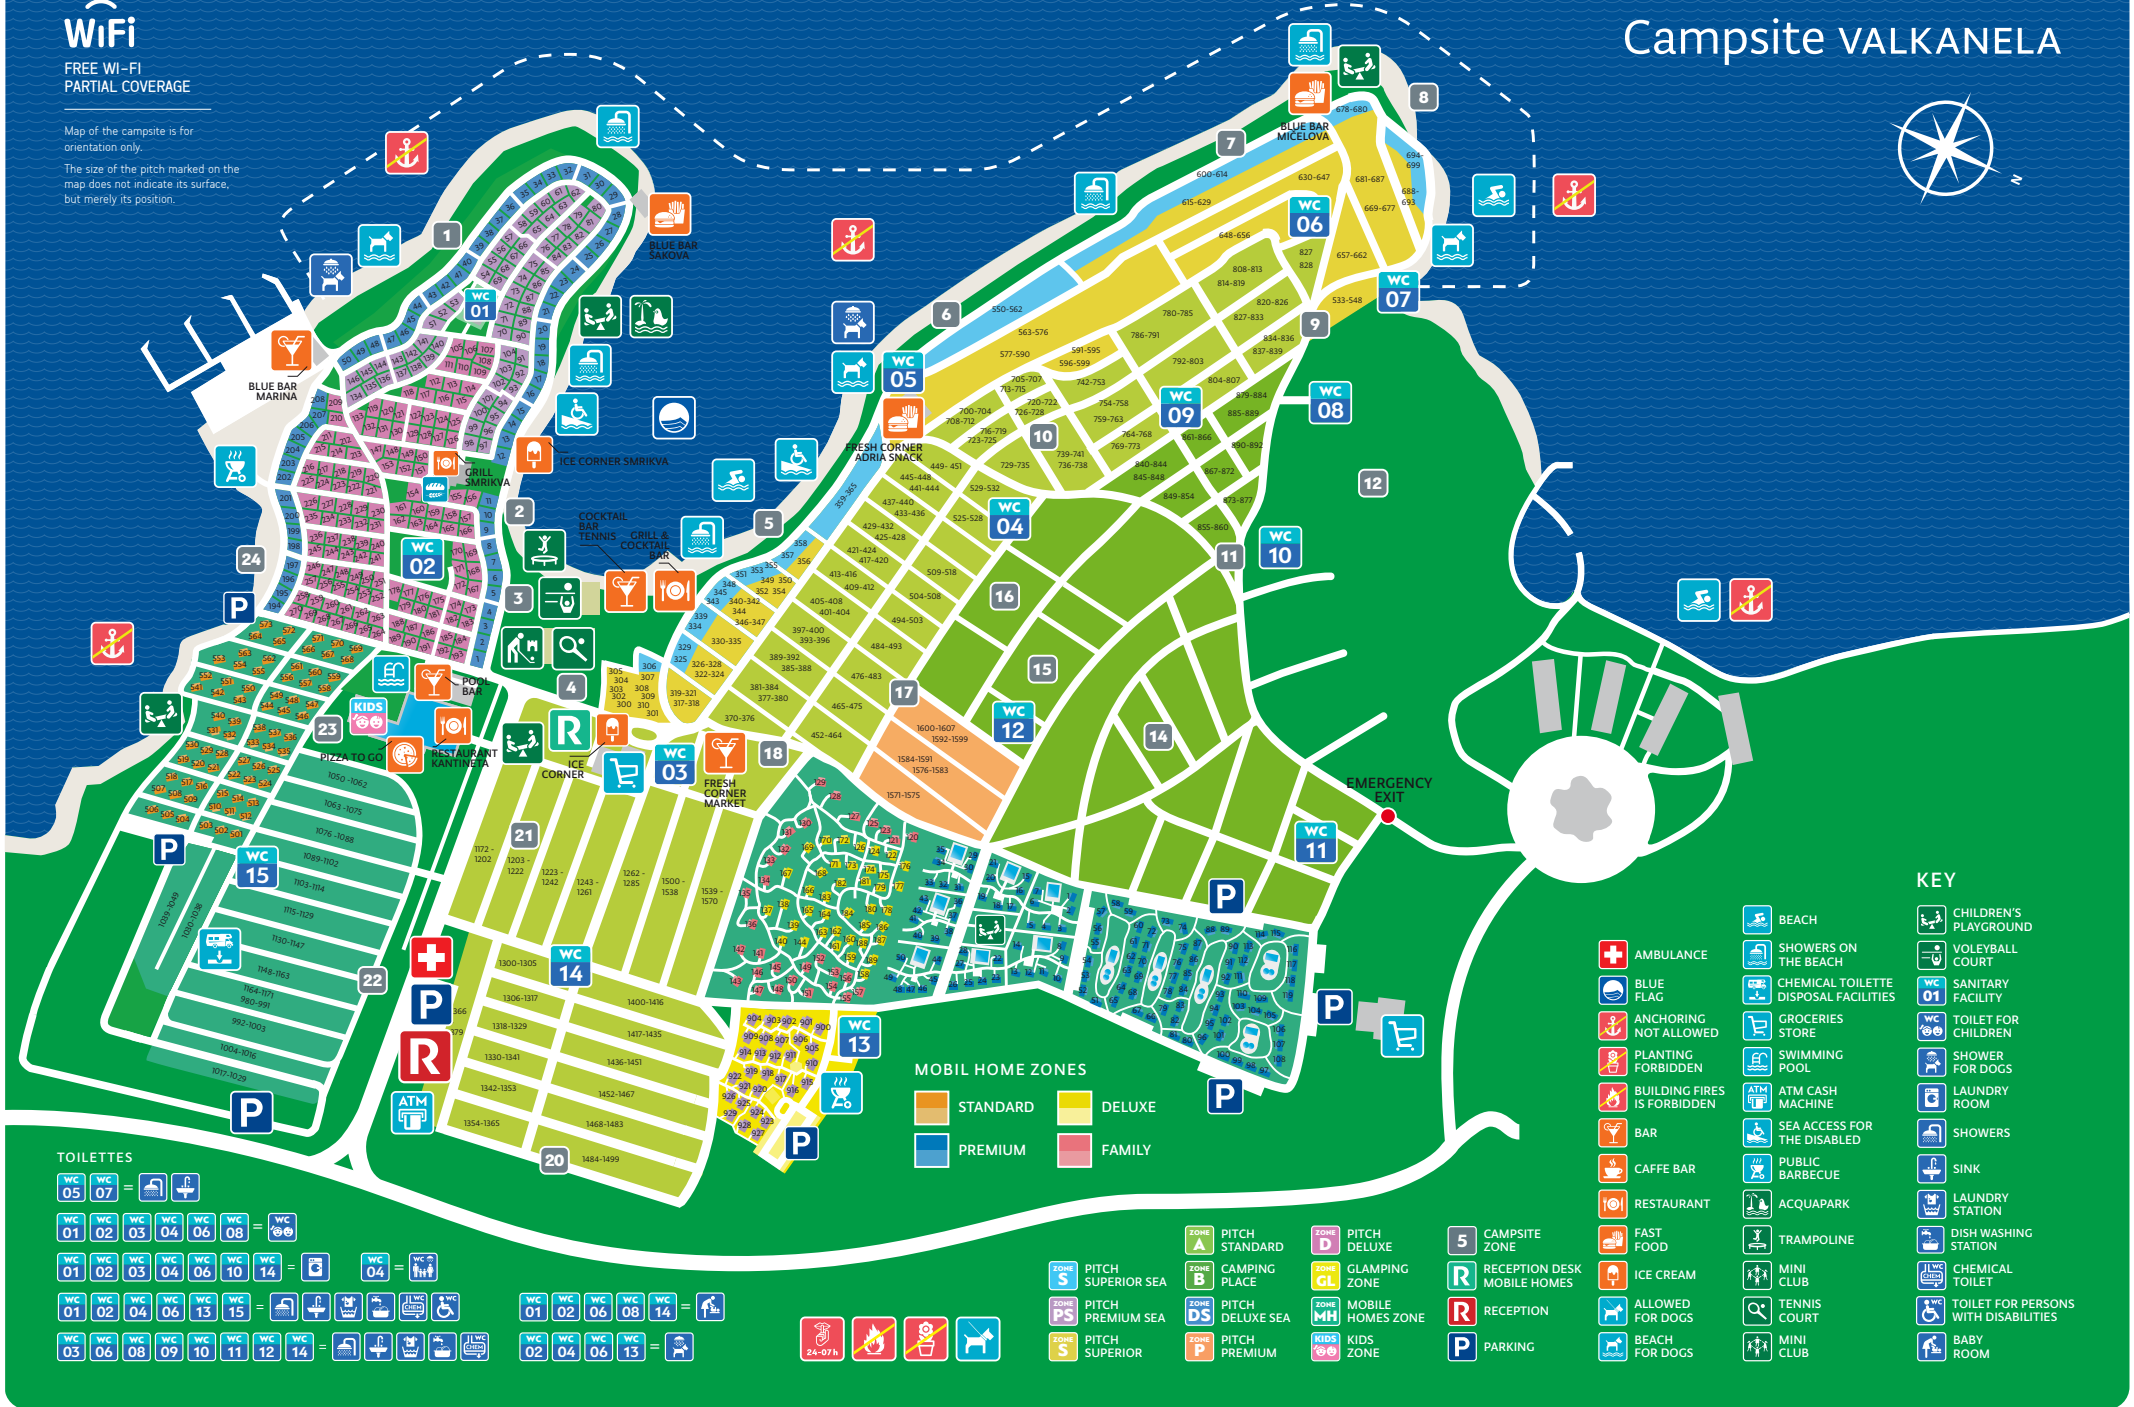

WiFi

FREE WI-FI
PARTIAL COVERAGE

Map of the campsite is for orientation only.

Campsite VALKANELA

TOILETTES

WC 05	WC 07	WC 01	WC 02	WC 03	WC 04	WC 06	WC 08	WC 09	WC 10	WC 11	WC 12	WC 13	WC 14	WC 15	WC 16	WC 17	WC 18	WC 19	WC 20	WC 21	WC 22	WC 23	WC 24

MOBIL HOME ZONES

STANDARD	DELUXE
PREMIUM	FAMILY

ZONE A	PITCH STANDARD	ZONE D	PITCH DELUXE	5	CAMPSITE ZONE
ZONE B	CAMPING PLACE	ZONE GL	GLAMPING ZONE	R	RECEPTION DESK MOBILE HOMES
ZONE DS	PITCH DELUXE SEA	ZONE MH	MOBILE HOMES ZONE	R	RECEPTION
ZONE S	PITCH SUPERIOR	ZONE K	KIDS ZONE	P	PARKING

KEY

AMBULANCE	BEACH	CHILDREN'S PLAYGROUND
BLUE FLAG	SHOWERS ON THE BEACH	VOLEYBALL COURT
ANCHORING NOT ALLOWED	CHEMICAL TOILETTE DISPOSAL FACILITIES	WC 01 SANITARY FACILITY
PLANTING FORBIDDEN	GROCERIES STORE	WC TOILET FOR CHILDREN
BUILDING FIRES IS FORBIDDEN	SWIMMING POOL	WC SHOWER FOR DOGS
BAR	ATM CASH MACHINE	WC LAUNDRY ROOM
CAFFE BAR	SEA ACCESS FOR THE DISABLED	WC SHOWERS
RESTAURANT	PUBLIC BARBECUE	WC SINK
FAST FOOD	ACQUAPARK	WC LAUNDRY STATION
ICE CREAM	TRAMPOLINE	WC DISH WASHING STATION
ALLOWED FOR DOGS	MINI CLUB	WC CHEMICAL TOILET
BEACH FOR DOGS	TENNIS COURT	WC TOILET FOR PERSONS WITH DISABILITIES
	MINI CLUB	WC BABY ROOM