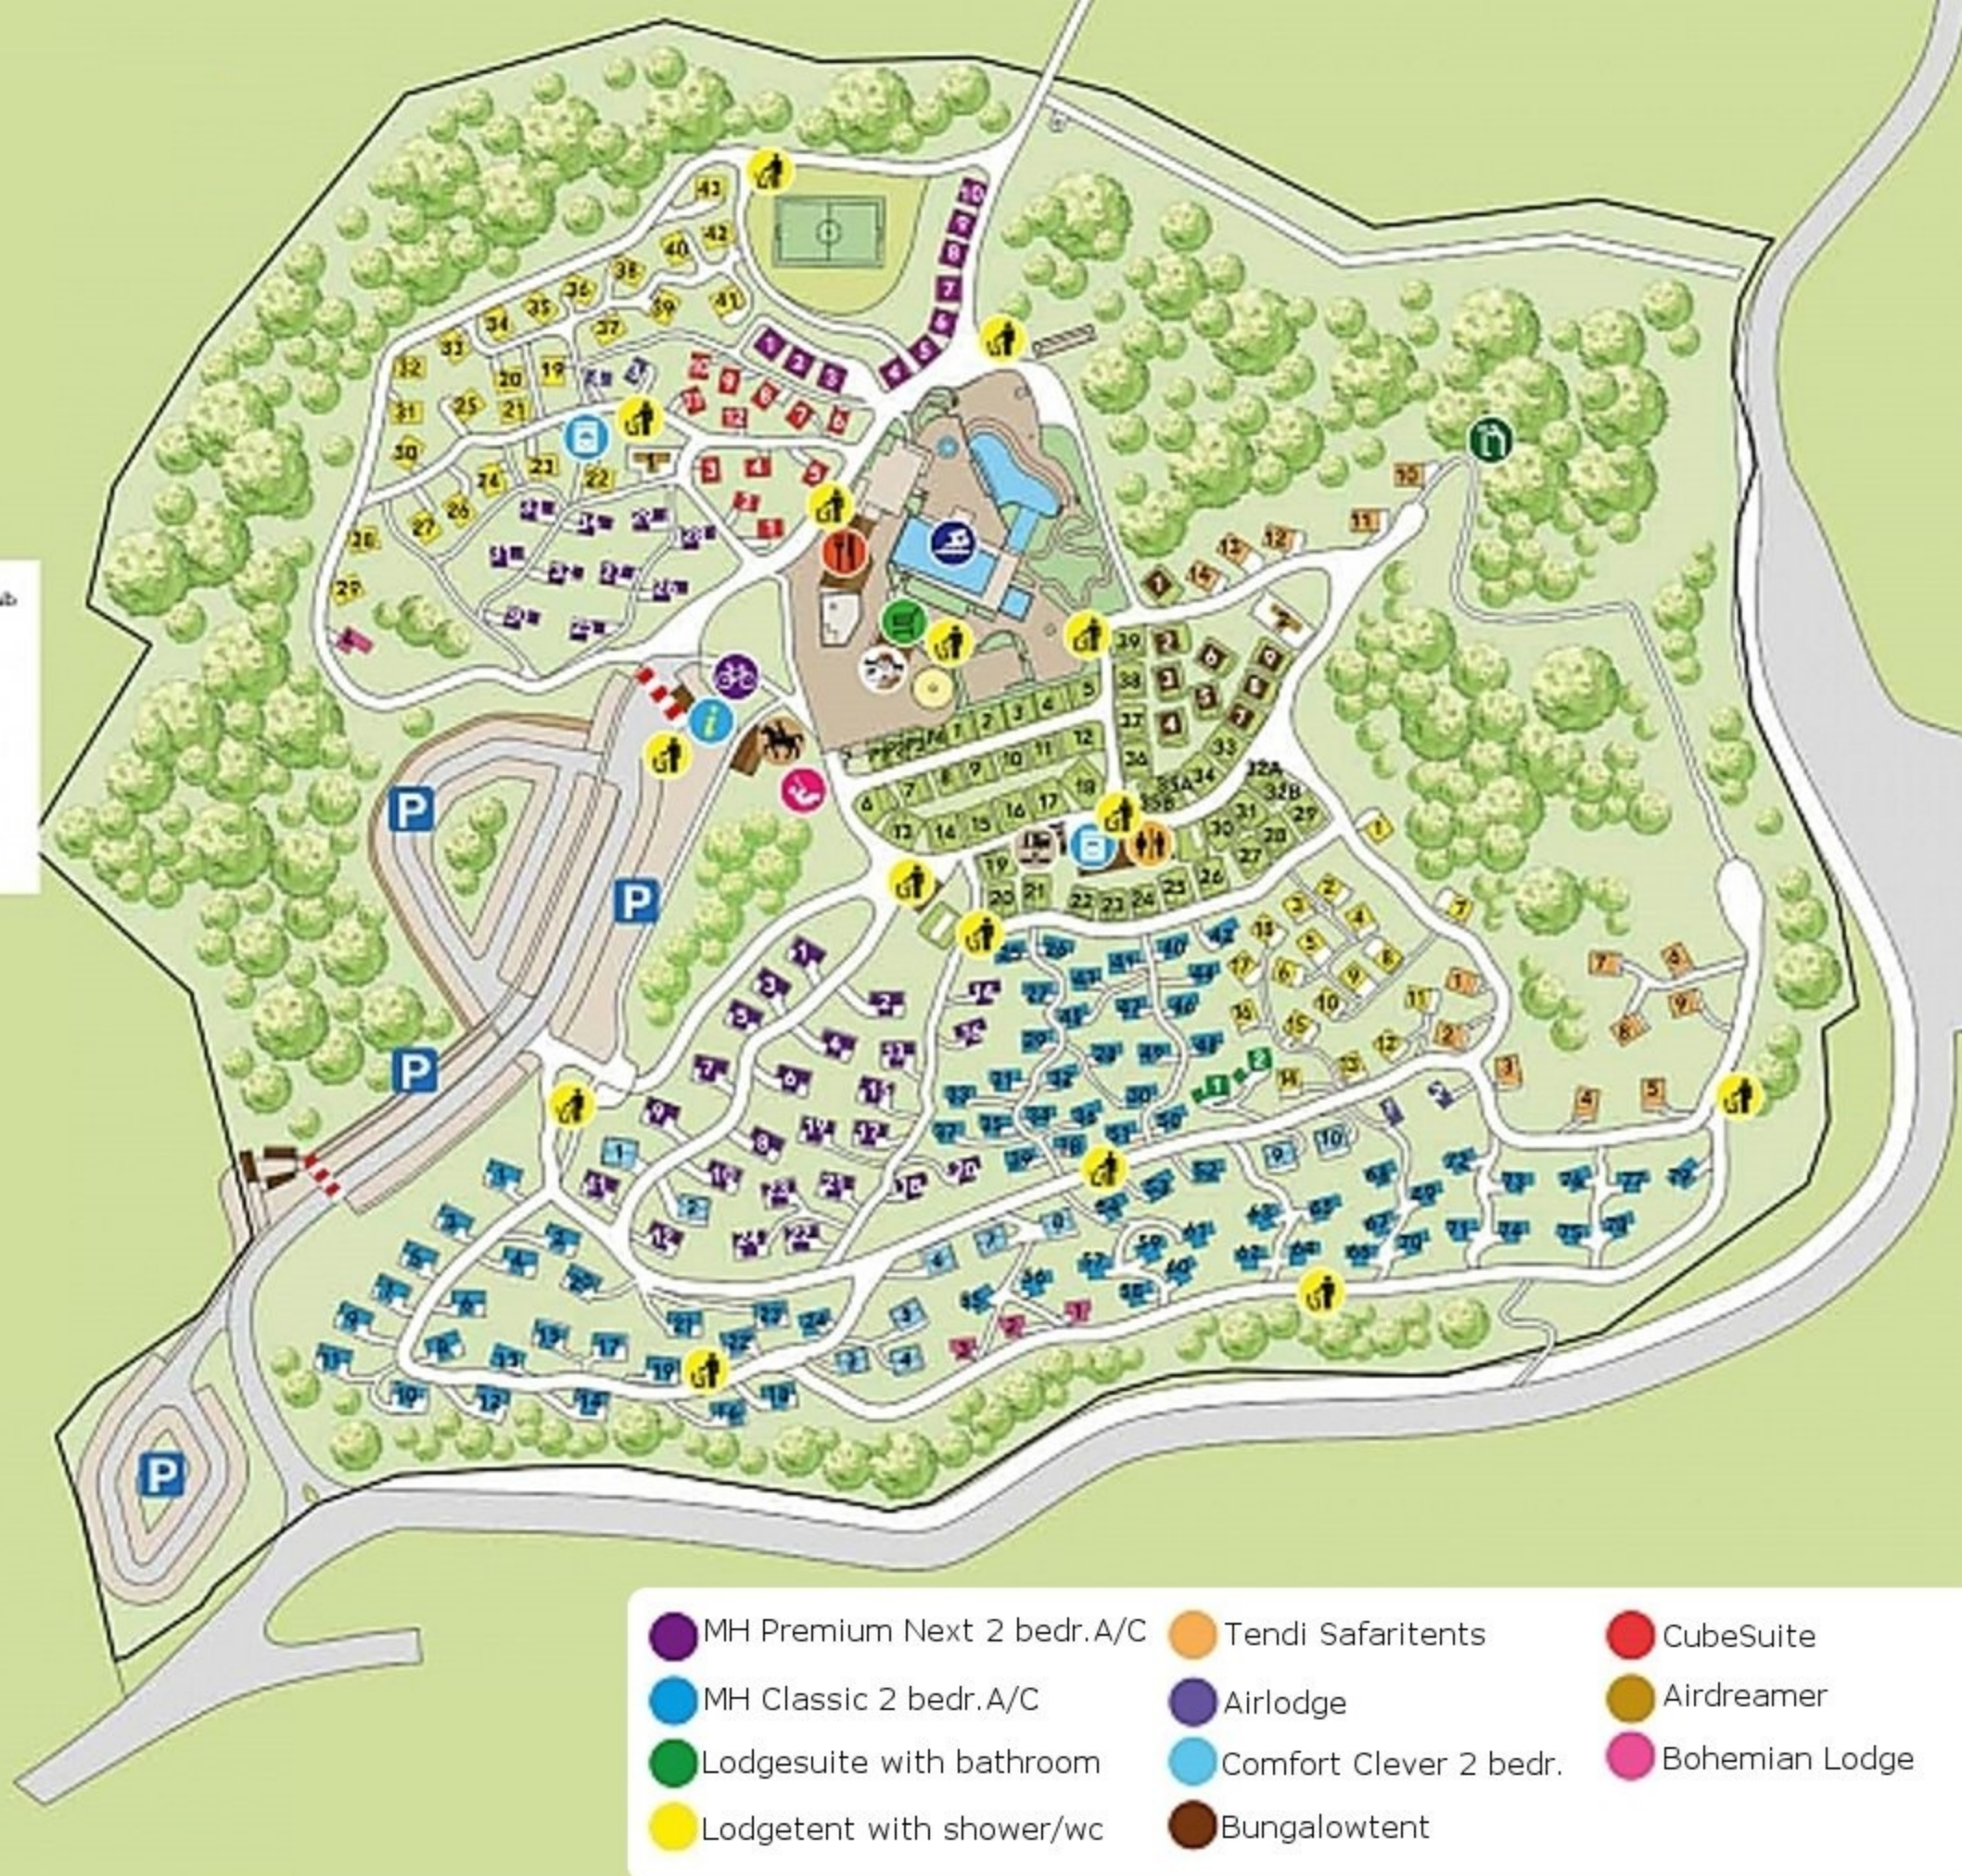

SERVICES

	Reception/Office		Rubbish Waste Disposal		Animation Club
	Restaurant/Pizzeria/Bar		Washing Machines		Bike Rental
	Bottega/Market		Pool Area		Horses
	Services/Bathrooms		Playground		
	Camper Service		Panoramic View		

	MH Premium Next 2 bedr. A/C		Tendi Safaritents		CubeSuite
	MH Classic 2 bedr. A/C		Airlodge		Airdreamer
	Lodgesuite with bathroom		Comfort Clever 2 bedr.		Bohemian Lodge
	Lodgetent with shower/wc		Bungalowntent		

This published information is subject to changes. This folder is for information only and no rights can be derived from this map